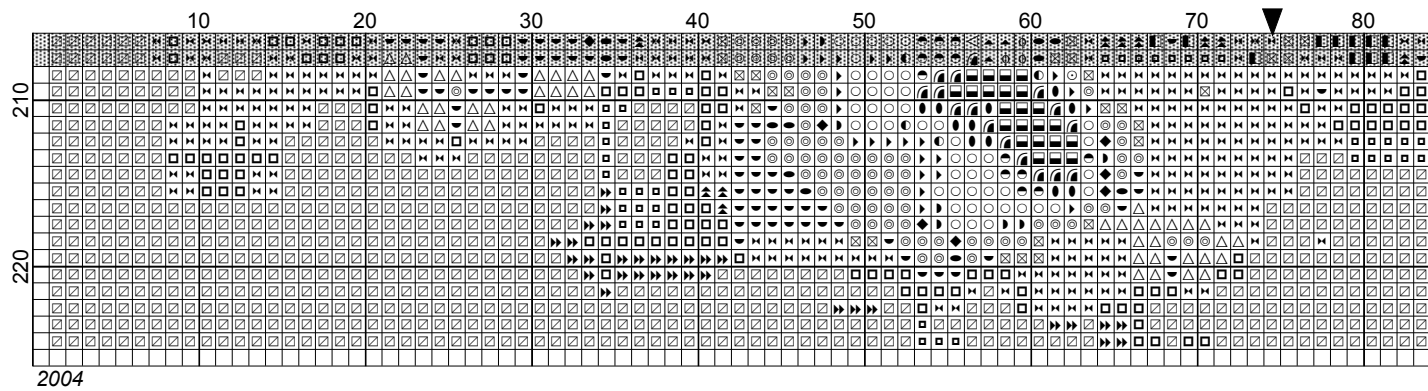

Autumn Sunset Cottage by Debra Attwooll