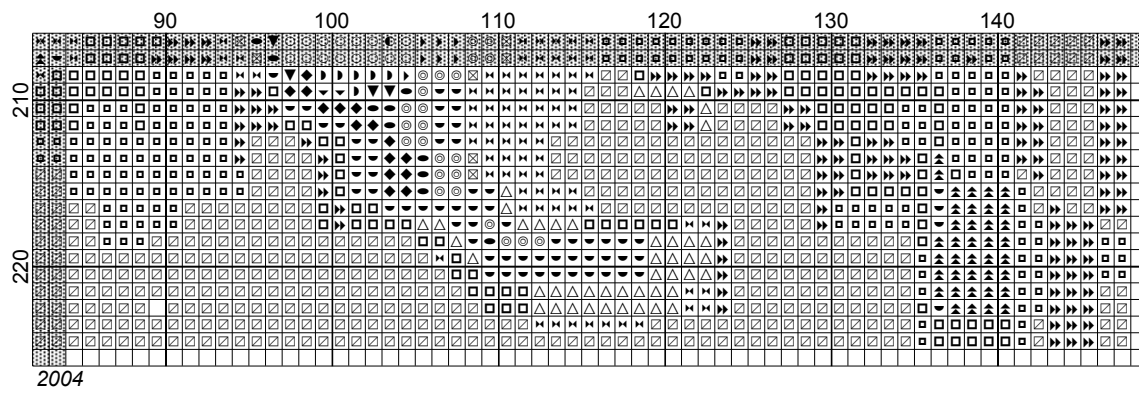

Autumn Sunset Cottage

Author: Debra Attwooll
Company: Windrose Mystic Design
Copyright: 2004
Website: <http://www.windrosemystic.ws>
Grid Size: 149W x 226H
Design Area: 9.19" x 14.00" (147 x 224 stitches)