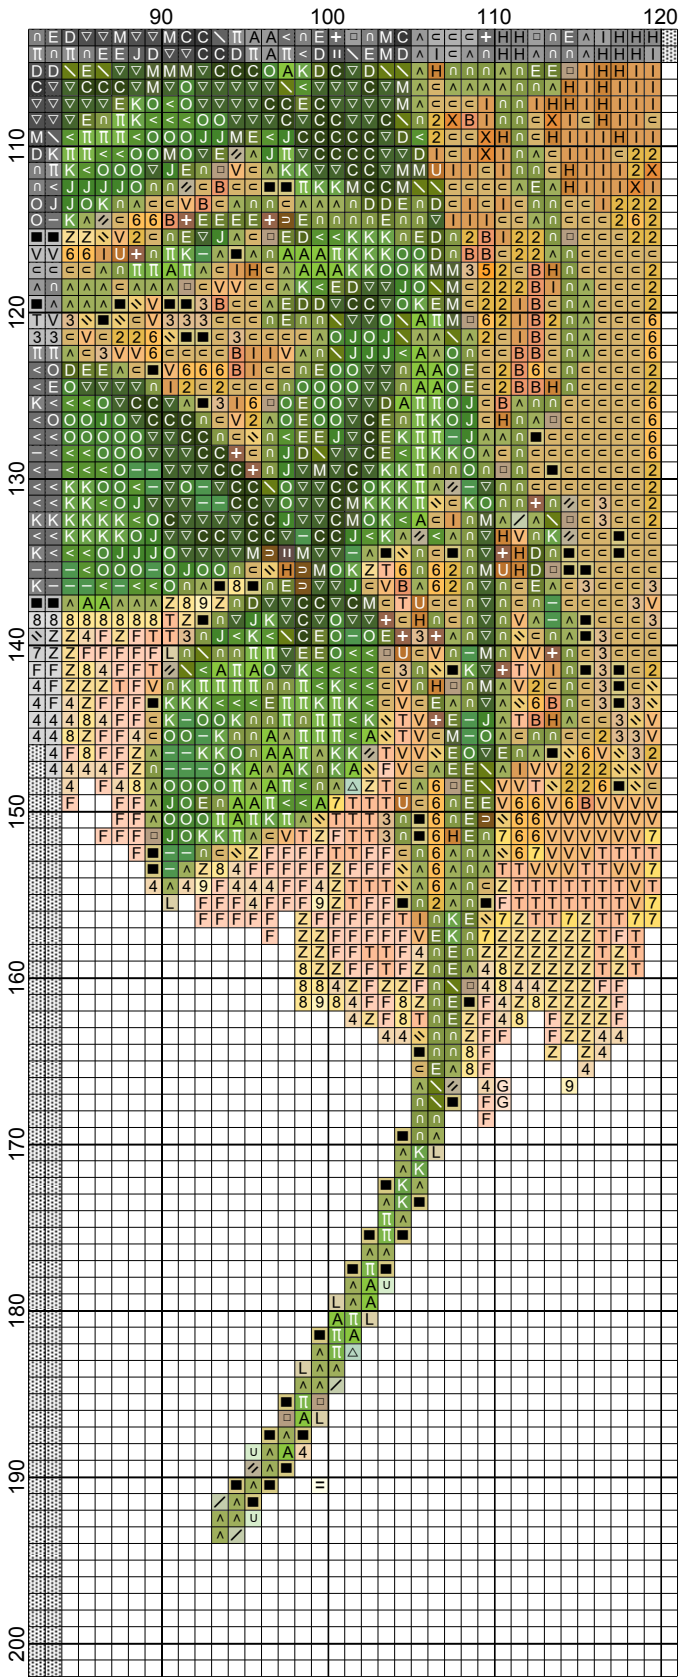

Bonita by Debra Attwooll

Windrose Mystic Co

Bonita by Debra Attwooll

- Legend:
- DMC-316
 - DMC-367
 - U DMC-369
 - DMC-422
 - DMC-433
 - DMC-469
 - ▲ DMC-470
 - ▲ DMC-504
 - ▼ DMC-520
 - ◊ DMC-524
 - DMC-580
 - DMC-632
 - DMC-642
 - DMC-676
 - DMC-703
 - DMC-729
 - DMC-738
 - DMC-739
 - DMC-741
 - DMC-742
 - DMC-743
 - DMC-744
 - DMC-745
 - DMC-746
 - DMC-779
 - ▲ DMC-819
 - DMC-834
 - DMC-841
 - DMC-842
 - DMC-905
 - DMC-906
 - DMC-922
 - DMC-934
 - DMC-936
 - DMC-937
 - DMC-945
 - DMC-951
 - DMC-976
 - DMC-977
 - DMC-987
 - DMC-988
 - DMC-3046
 - DMC-3051
 - DMC-3346
 - DMC-3726
 - DMC-3823
 - DMC-3825
 - DMC-3826
 - DMC-3827
 - DMC-3830
 - DMC-3853
 - DMC-3855
 - DMC-3860
 - DMC-3864

Windrose Mystic Co

Bonita by Debra Attwooll

Windrose Mystic Co

Bonita by Debra Attwooll

Windrose Mystic Co

Bonita

Author: Debra Attwooll
Company: Windrose Mystic Design
Copyright: Windrose Mystic Co
Website: <http://www.windrosemystic.ws>
Grid Size: 121W x 202H
Design Area: 7.44" x 12.50" (119 x 200 stitches)

Pattern prints as follows:

1 4
2 5
3 6