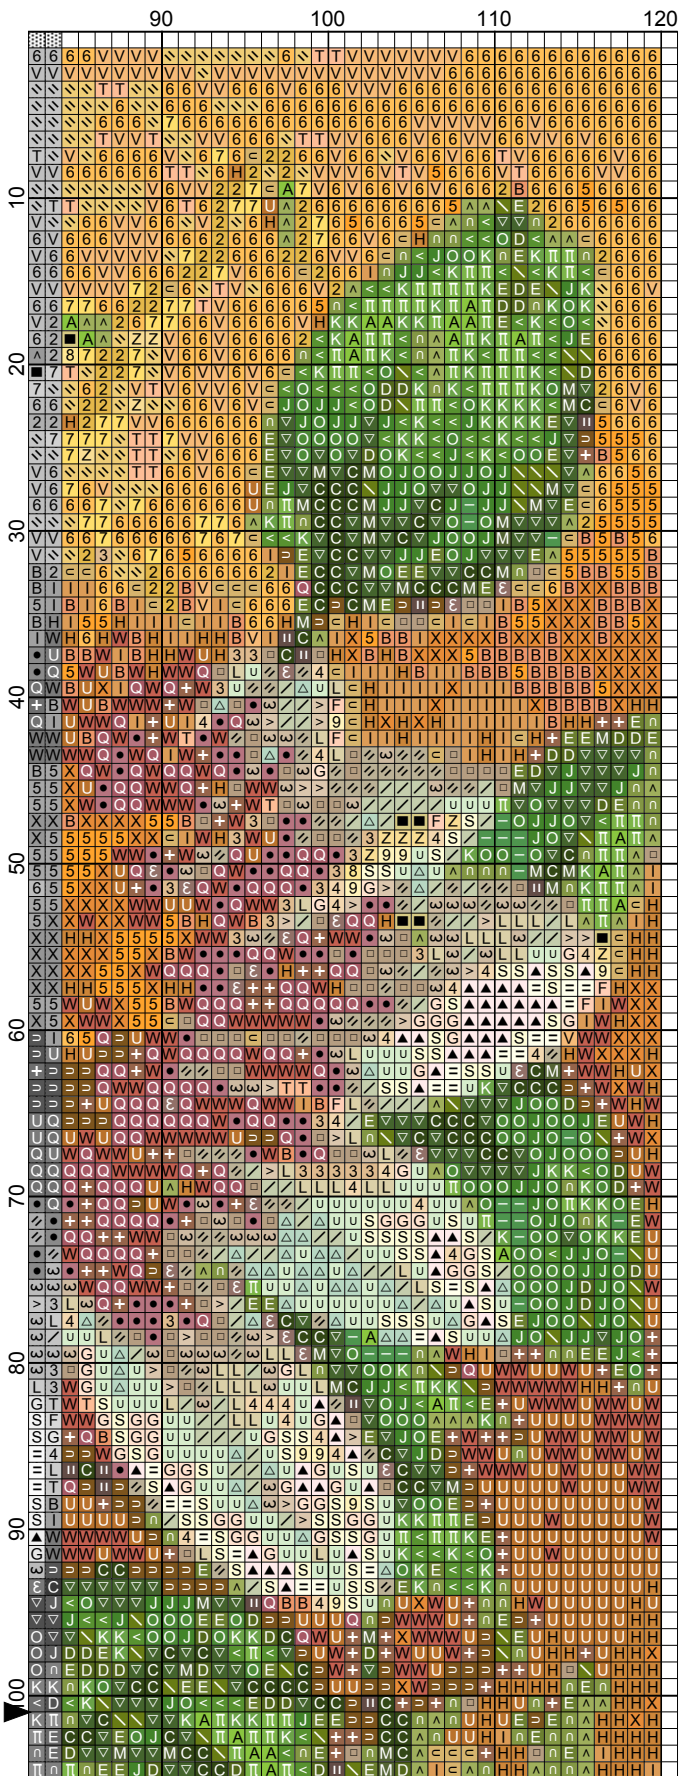

Bonita by Debra Attwooll

Windrose Mystic Co

Bonita by Debra Attwooll

- Legend:
- DMC-316
 - DMC-367
 - U DMC-369
 - DMC-422
 - DMC-433
 - DMC-469
 - ▲ DMC-470
 - ▲ DMC-504
 - ▼ DMC-520
 - ◊ DMC-524
 - DMC-580
 - DMC-632
 - DMC-642
 - DMC-676
 - DMC-703
 - DMC-729
 - DMC-738
 - DMC-739
 - DMC-741
 - DMC-742
 - DMC-743
 - DMC-744
 - DMC-745
 - DMC-746
 - DMC-779
 - ▲ DMC-819
 - DMC-834
 - DMC-841
 - DMC-842
 - DMC-905
 - DMC-906
 - DMC-922
 - DMC-934
 - DMC-936
 - DMC-937
 - DMC-945
 - DMC-951
 - DMC-976
 - DMC-977
 - DMC-987
 - DMC-988
 - DMC-3046
 - DMC-3051
 - DMC-3346
 - DMC-3726
 - DMC-3823
 - DMC-3825
 - DMC-3826
 - DMC-3827
 - DMC-3830
 - DMC-3853
 - DMC-3855
 - DMC-3860
 - DMC-3864

Windrose Mystic Co

Bonita by Debra Attwooll

Windrose Mystic Co

Bonita by Debra Attwooll

Windrose Mystic Co

Bonita

Author: Debra Attwooll
Company: Windrose Mystic Design
Copyright: Windrose Mystic Co
Website: <http://www.windrosemystic.ws>
Grid Size: 121W x 202H
Design Area: 7.44" x 12.50" (119 x 200 stitches)

Pattern prints as follows:

1 4
2 5
3 6